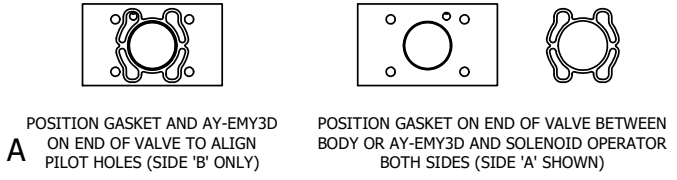

POSITION GASKET AND AY-EMY3D ON END OF VALVE TO ALIGN PILOT HOLES (SIDE 'B' ONLY)

POSITION GASKET ON END OF VALVE BETWEEN BODY OR AY-EMY3D AND SOLENOID OPERATOR BOTH SIDES (SIDE 'A' SHOWN)

NOTES:
1) ALWAYS GIVE VALVE MODEL AND PART NUMBER WHEN ORDERING PARTS.

12	3	V-110	O-RING, BUNA-N, 70 DURO, AS-114, (REF 5/8 X 13/16 X 3/32), 1/4" SLEEVE, 1/2" SUB, STACK
11	2	V-212	SCREW, #2 X 3/16 DRIVE, TYPE U, OVAL HEAD, STAINLESS STEEL
10	1	AN-114	NAMEPLATE, BLANK, FOR VALVES WITH SPRINGS OR DETENTS
9	4	V-584	SCREW, 10-24 X 1, BUTTON HEAD SOCKET CAP WITH MICROSPHERE APPLIED TO THREADS.
8	3	EMG3	GASKET - END MOUNT SOLENOID, BUNA-N, 1/4" & 3/8" VALVES
7	2	SEC3-7	PLATE, RE-INFORCEMENT, SOLENOID, STAMPED, 304 STAINLESS
6	4	V-601	SCREW, 10-24 X 1-1/2, BUTTON HEAD SOCKET CAP WITH MICROSPHERE ADHESIVE
5	2	V-562	NUT, SOLENOID, SIDE EXHAUST
4	2	V-564	SYSTEM 8 INTRINSICALLY SAFE SOLENOID OPERATOR.
3	1	AY-EMY3D	ASSY - SPR CTR, REGEN CTR SPL, END MOUNT SOLENOID, 1/4" & 3/8" VALVES
2	6	V-39	O-RING, VITON, STD BODY, 1/4" & 3/8" VALVES
1	1	B3-10E	FINISHED - SOLID BODY, UPPER PILOTS, 3/8" STACKING VALVE
FLG	QTY	PART NO	DESCRIPTION

3/8" CORD GRIP DIN CAP INCLUDED FORM A, ACC. TO EN 175301-803, ISO 4400

LIMITS ON DIMENSIONS UNLESS OTHERWISE SPECIFIED		2-PL DECIMAL ± .01 3-PL DECIMAL ± .005 FRACTIONAL ± 1/64 ANGULAR ± 1/2°		AAA PRODUCTS INTERNATIONAL 7114 Harry Hines Blvd Dallas, TX 75235
DRAWN: RMckenna	DATE: 4/7/2016	CHECKED: KWaite	DATE: 4/7/2016	
SCALE: 1 : 1	SHEET: 1 OF 1	RELEASED: HWomack	DATE: 4/7/2016	
TITLE: 3/8" STACK, DBL SOL, 3 POS, SPR CTR, SOL SHFT, REGEN CTR SPL, INTR SAFE, 24VDC, SIDE VENT			PART NO.: EBSY3DAC 24VDC	REV.: A

A	6/1/2018	ECG3 GASKET TO EMG3, SPL ASSY TO AY-EMY3D.
NO.	DATE	REVISION

THE INFORMATION CONTAINED WITHIN THIS DOCUMENT IS PROPRIETARY TO AAA PRODUCTS AND MAY NOT BE DISCLOSED WITHOUT PRIOR WRITTEN CONSENT