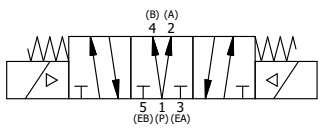

SECTION A-A
SCALE 1 : 1

LIMITS ON DIMENSIONS UNLESS OTHERWISE SPECIFIED		2-PL DECIMAL ± .01 3-PL DECIMAL ± .005 FRACTIONAL ± 1/64 ANGULAR ± 1/2°		AAA PRODUCTS INTERNATIONAL 7114 Harry Hines Blvd Dallas, TX 75235
DRAWN: RMckenna	DATE: 4/7/2016	CHECKED: KWaite	DATE: 4/7/2016	
SCALE: 1 : 1	SHEET: 1 OF 1	RELEASED: HWomack	DATE: 4/7/2016	
TITLE: 3/8" STACK, DBL SOL, 3 POS, SPR CTR, SOL SHFT, REGEN CTR SPL, INTR SAFE, 24VDC, SIDE VENT			PART NO.: EBSY3DAC 24VDC	REV.: A

A	6/1/2018	ECG3 GASKET TO EMG3, SPL ASSY TO AY-EMY3D.
NO.	DATE	REVISION

THE INFORMATION CONTAINED WITHIN THIS DOCUMENT IS PROPRIETARY TO AAA PRODUCTS AND MAY NOT BE DISCLOSED WITHOUT PRIOR WRITTEN CONSENT